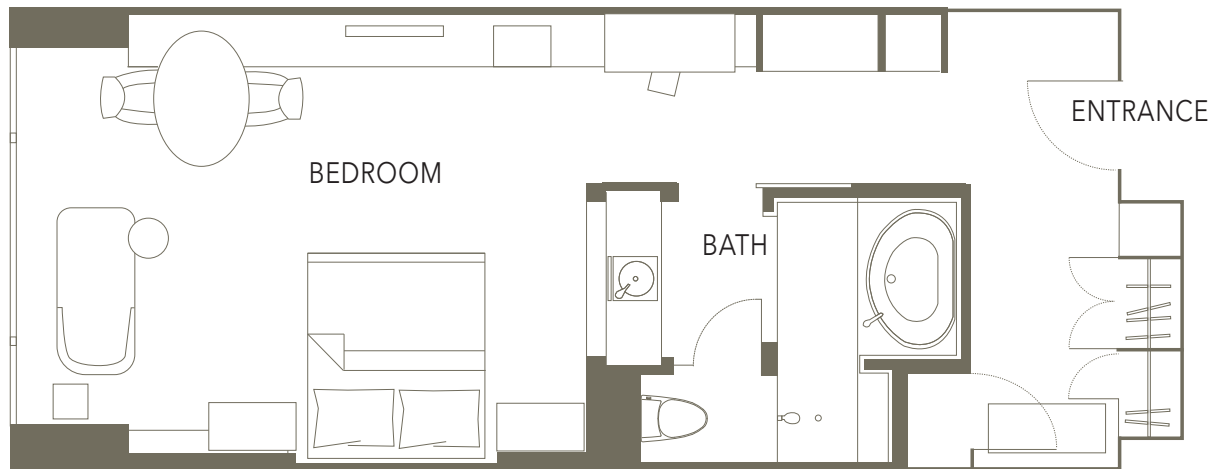

## Mandarin Grand King

Beds	King
Occupancy	2
Size	60 square metres / 646 square feet
View	City, Floors 30-36

MANDARIN ORIENTAL  
TOKYO

## Mandarin Grand King

Beds 2 Twin  
Occupancy 2  
Size 60 square metres / 646 square feet  
View City, Floors 30-36