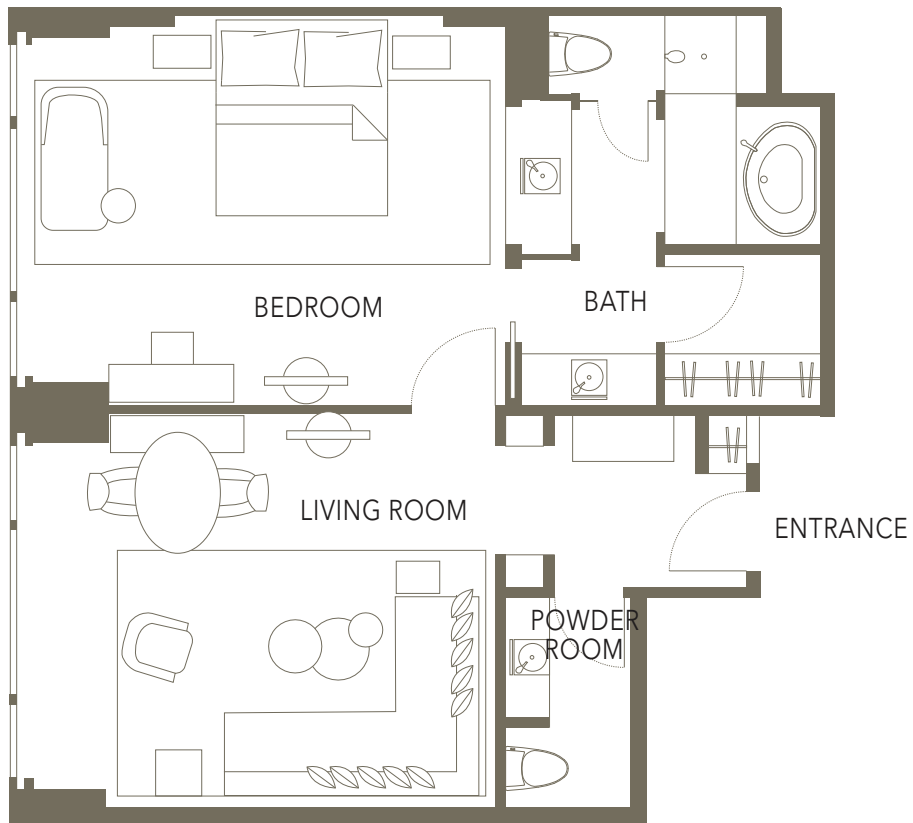

MANDARIN ORIENTAL
TOKYO

Mandarin Suite King

Beds	King
Occupancy	2
Size	100 square metres / 1,076 square feet
View	City, Floors 30-32

MANDARIN ORIENTAL
TOKYO

Mandarin Suite Twin

Beds	Twin
Occupancy	2
Size	100 square metres / 1,076 square feet
View	City, Floors 30-32