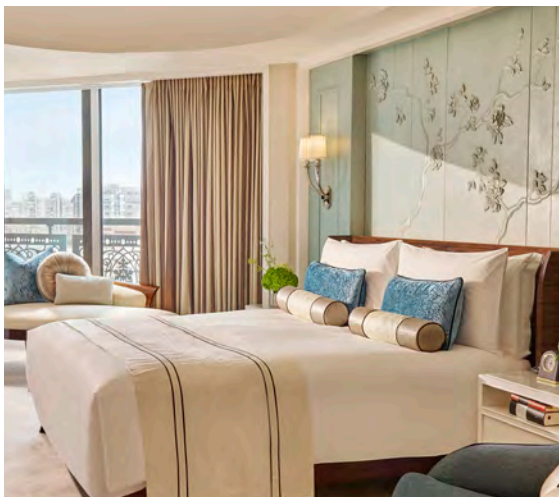

台北，是一個現代化又充滿活力的城市，富含歷史色彩卻又擁有前衛的思維，以一系列精緻的美食聞名與熱情好客的在地文化，讓所有旅客都能夠在此留下愉快難忘的回憶。承襲著文華東方集團著名的經典傳奇頂級奢華服務，台北文華東方酒店是旅客體驗這迷人城市的最佳選擇。

Taipei is a vibrant, contemporary and energetic city, renowned for its traditional heritage combined with a modern, forward thinking nature. With emphasis on a wonderful array of cuisines, a definitive local culture and warm hospitality, the city offers a delightful experience to any visitor. Combined with the groups' renowned legendary service, Mandarin Oriental, Taipei provides the perfect choice for guests to experience the excitement of this attractive destination.

品味卓絕的客房與套房

- 酒店擁有台北國際星級飯店最寬敞的客房，256間客房與47間套房巧妙融合古典雅致和當代風格的設計理念，客房坪數17坪至21坪，套房則由26坪至40坪不等。
- 獨樹一幟的空間設計及以原創藝術作品裝飾的總統套房，佔地114坪，提供頂級奢華的舒適體驗。
- 每間客房皆備有最先進的科技設備，高速無線網路，豪華大理石衛浴以及專屬更衣空間。
- 東方匯為商務行政樓層，提供個人化禮賓服務，包含專屬入住、退房服務，商務會議設施，每日早餐、下午茶點、雞尾酒與全日輕食。

GUEST ROOMS AND SUITES

- The 256 guest rooms and 47 suites, designed with classic inspiration and contemporary touches, are the most spacious in the city, ranging from 55 sqm to 70 sqm, whilst truly indulgent executive suites range from 86 sqm to 133 sqm.
- The magnificent Presidential Suite is 376 sqm wide, offering the ultimate in luxury, comfort and indulgence with exquisite furnishings and original art pieces.
- All rooms and suites are equipped with the latest technology, wireless internet access, luxurious marbled bathrooms and walk-in closets.
- For discerning business guests, the exquisite Oriental Lounge provides exclusive check-in services, business facilities, breakfast, afternoon tea, cocktails and chef's hors d'oeuvres throughout the day.