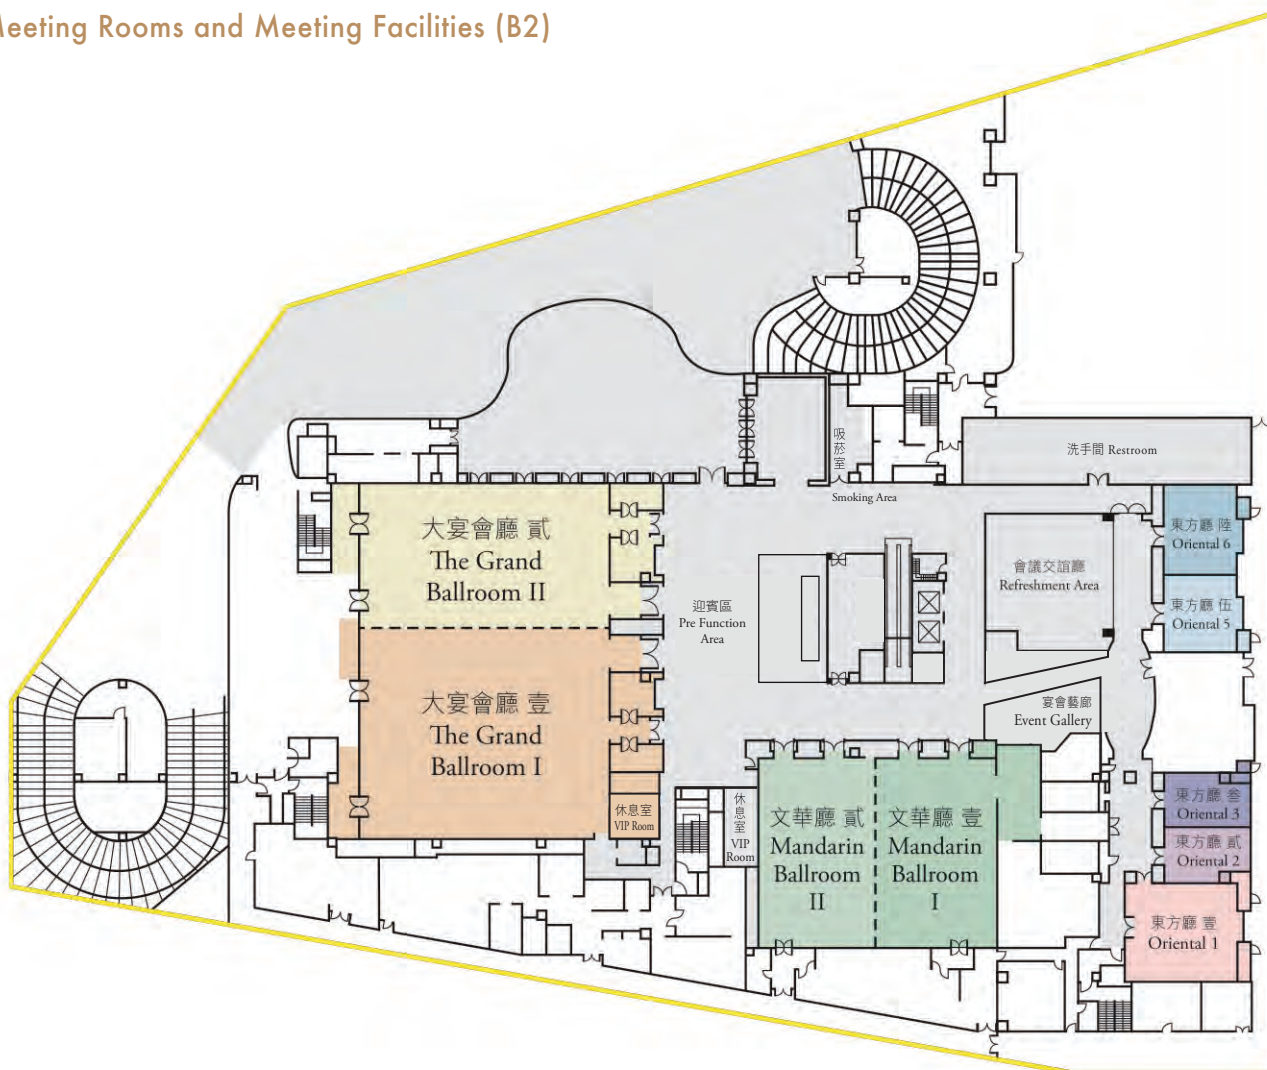

完善的休閒設施

酒店內的芳療中心，融合健康與養身概念，提供一系列文華東方著名的經典療程。佔地寬達兩個樓層的芳療中心設有12間芳療室，其中包含四間雙人芳療室和兩間頂級豪華貴賓套房，以及完善的健身中心與的戶外溫水泳池。

RECREATION FACILITIES

The Spa at Mandarin Oriental, Taipei provides holistic signature treatments, combining a comprehensive range of wellness, beauty and massage programmes. Located over two floors, the spacious spa offers 12 tranquil treatment rooms including four Couple's Suites and two VIP Double Suites. A Fitness Centre and a heated outdoor swimming pool is also housed in the hotel.

富麗堂皇的會議宴會設施 (B2)

Meeting Rooms and Meeting Facilities (B2)

大宴會廳

- 全區無柱式的空間設計，挑高7.3米，佔地290坪 (960平方公尺)
- 劇院型會議可容納多達1,170位賓客，提供極致體驗

文華廳

- 佔地150坪 (500平方公尺)，劇院型會議可容納多達490位賓客

東方廳

- 5間設備齊全的場地可依賓客需求調整大小，舉辦10至100位賓客的中小型會議

交誼廳

- 充滿時尚現代感，讓賓客於會議休息時段輕鬆享用各式茶點

宴會廳專屬迎賓車道

- 豪華禮車可直接開抵宴會場地入口，給予賓客無比的尊榮

THE GRAND BALLROOM

- An opulent pillar-less space of 960 sqm with a 7.3-metre high ceiling
- Up to 1,170 guests in a theatre style setting, offering a magnificent meeting experience

THE MANDARIN BALLROOM

- A 500 sqm space for up to 490 guests in a theatre style setting

ORIENTAL ROOMS

- Five exquisitely appointed rooms in different sizes ranging from 10 to 100 guests

REFRESHMENT AREA

- Meeting participants enjoy a wide selection of beverages and refreshments in a variety of contemporary breakout areas