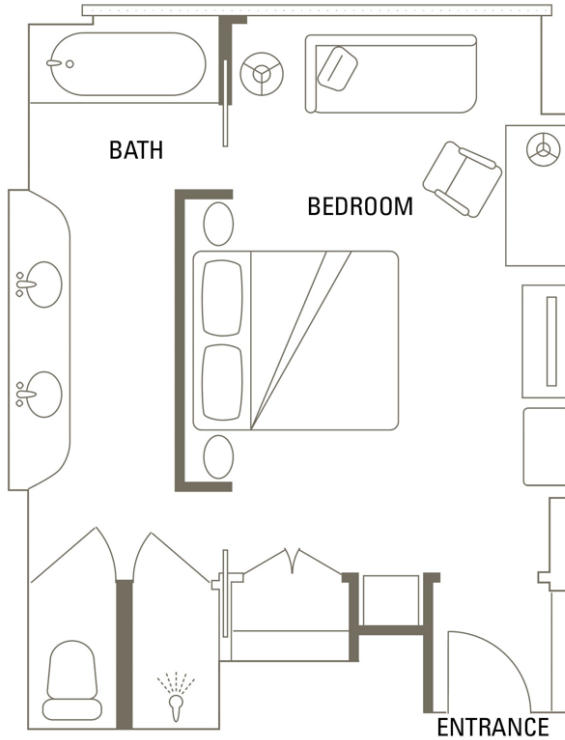

MANDARIN ORIENTAL
NEW YORK

HUDSON RIVER VIEW ROOM

Size: 37 sqm / 398 sqft