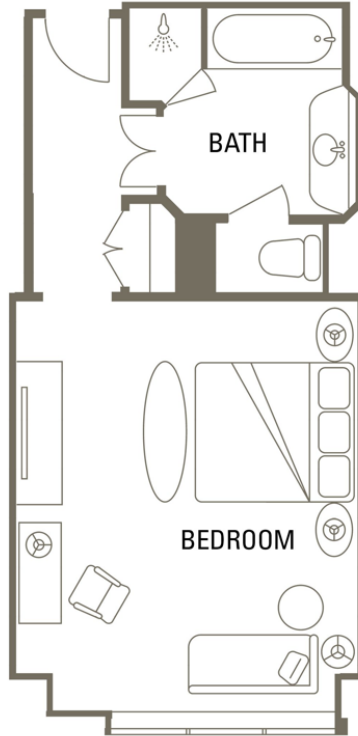

MANDARIN ORIENTAL
NEW YORK

ENTRANCE

CENTRAL PARK VIEW ROOM

Size: 39 sqm / 420 sqf