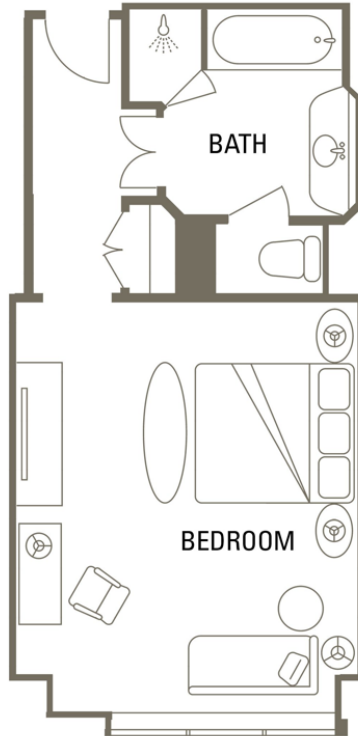

MANDARIN ORIENTAL  
NEW YORK

ENTRANCE

PREMIER CENTRAL PARK VIEW ROOM

Size: 39 sqm / 420 sqf