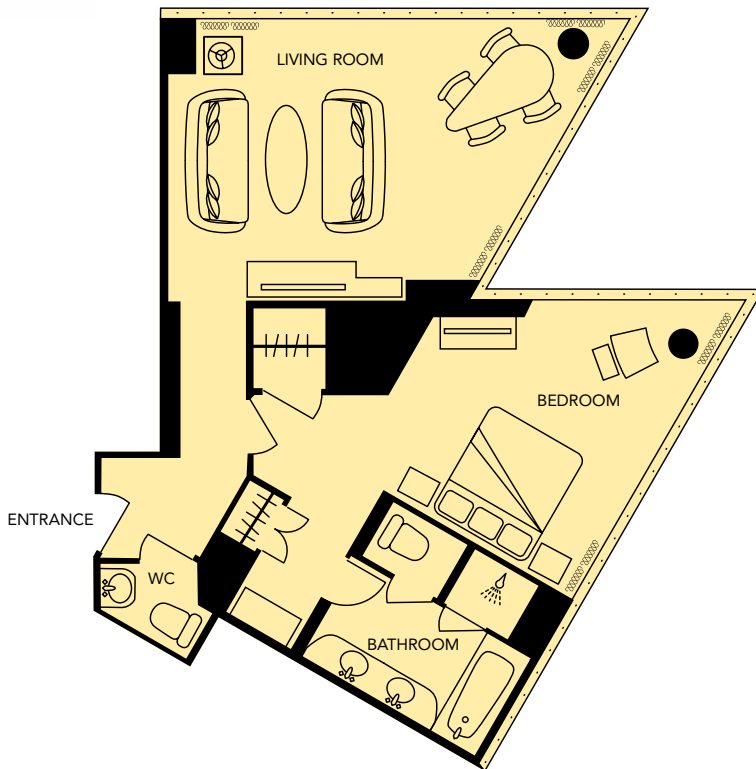

MANDARIN ORIENTAL  
NEW YORK

## HUDSON RIVER VIEW SUITE

Size: 74 sqm / 797 sqf