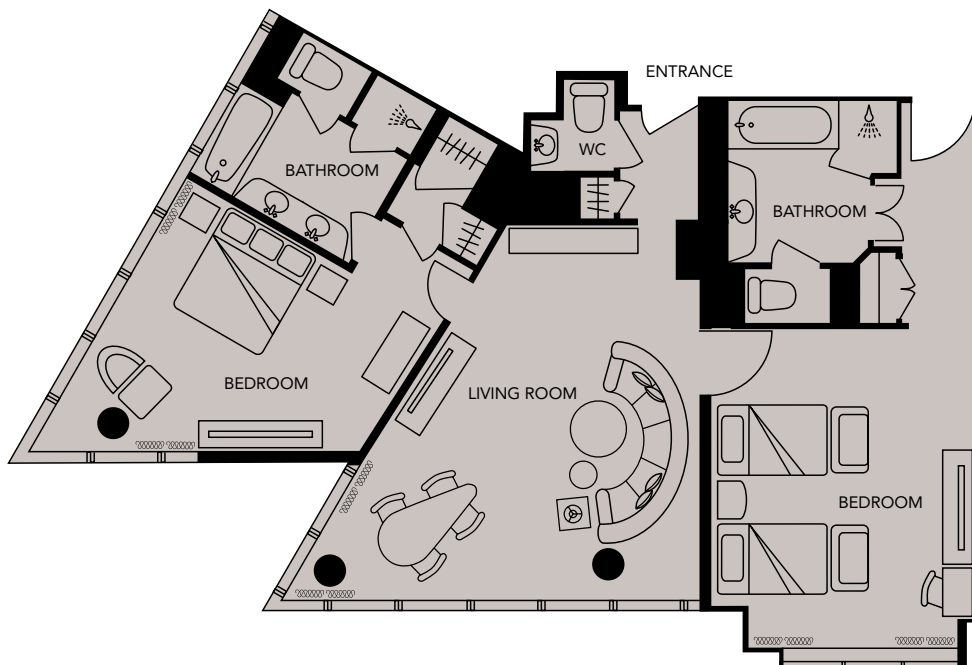

MANDARIN ORIENTAL
NEW YORK

TWO BEDROOM CENTRAL PARK WEST SUITE

1 King Bed Room | 1 Twin/Twin Room | Size: 113 sqm / 1,216 sqf